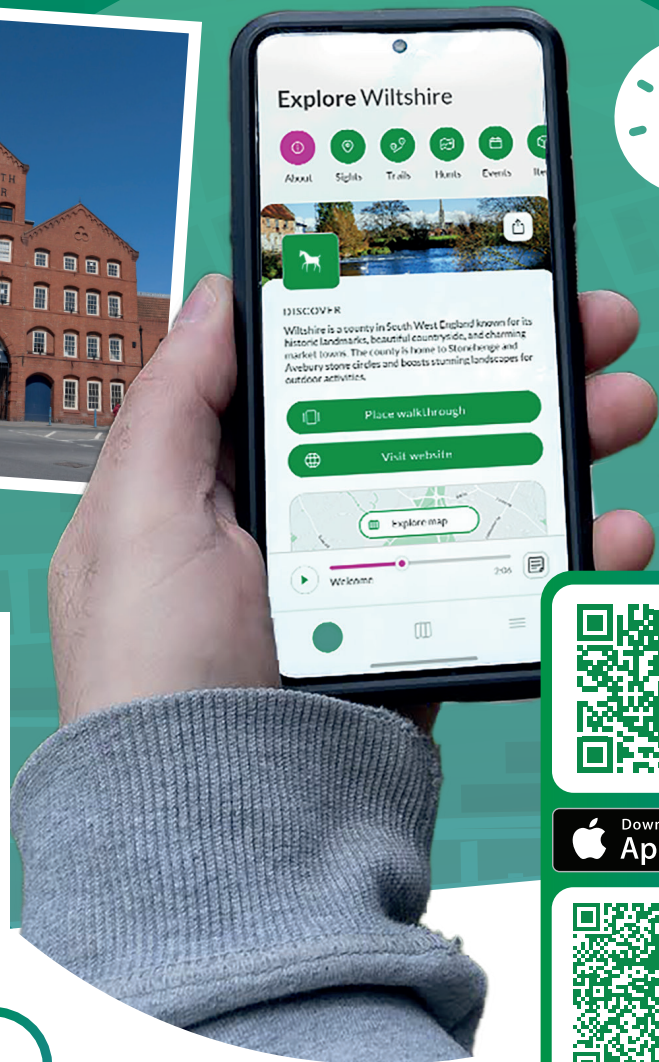

# Explore Wiltshire

- via our app

Our app offers a wealth of information about historical landmarks, cultural sites, and significant events that have shaped our cities, towns and villages in Wiltshire.

It's a great resource for visitors and residents interested in learning more about Wiltshire's rich cultural heritage.

With interactive maps, this app serves as your trusty guide, providing information about the historical sites, monuments, and artefacts in the area. Additionally, users can enjoy hunts and challenges, historic photographs, and audio and video clips to make the experience immersive.

Download the Explore Wiltshire App via your app store

Download on the App Store

GET IT ON Google Play

SCAN ME